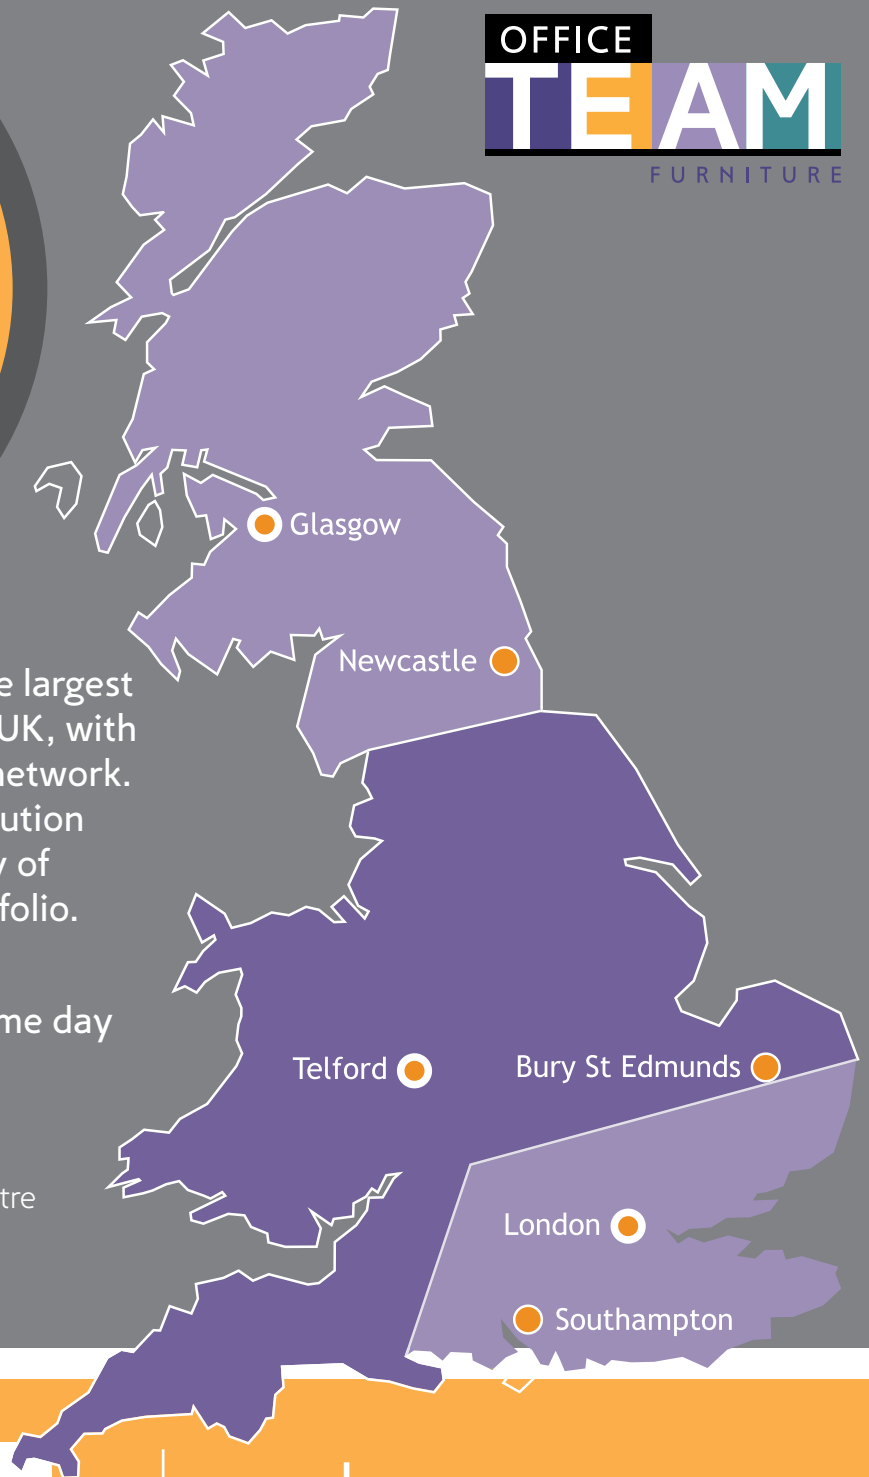

National Delivery

OFFICE
TEAM
FURNITURE

We are the largest distributor of the largest manufacturer of office furniture in UK, with an unrivalled national distribution network. OfficeTeam have 5 furniture distribution centres, fully stocked with a variety of products from the OfficeTeam portfolio.

- Express delivery
- Deliver to multiple sites on the same day
- Team of fully trained fitters

- Customer Service & Distribution Centre
- Distribution Centre

order now:

ENGLAND & WALES
0800 032 3611

SCOTLAND
0141 646 3000

To see our full range of furniture please contact us for a copy of our full catalogue or visit www.officeteamfurniture.co.uk